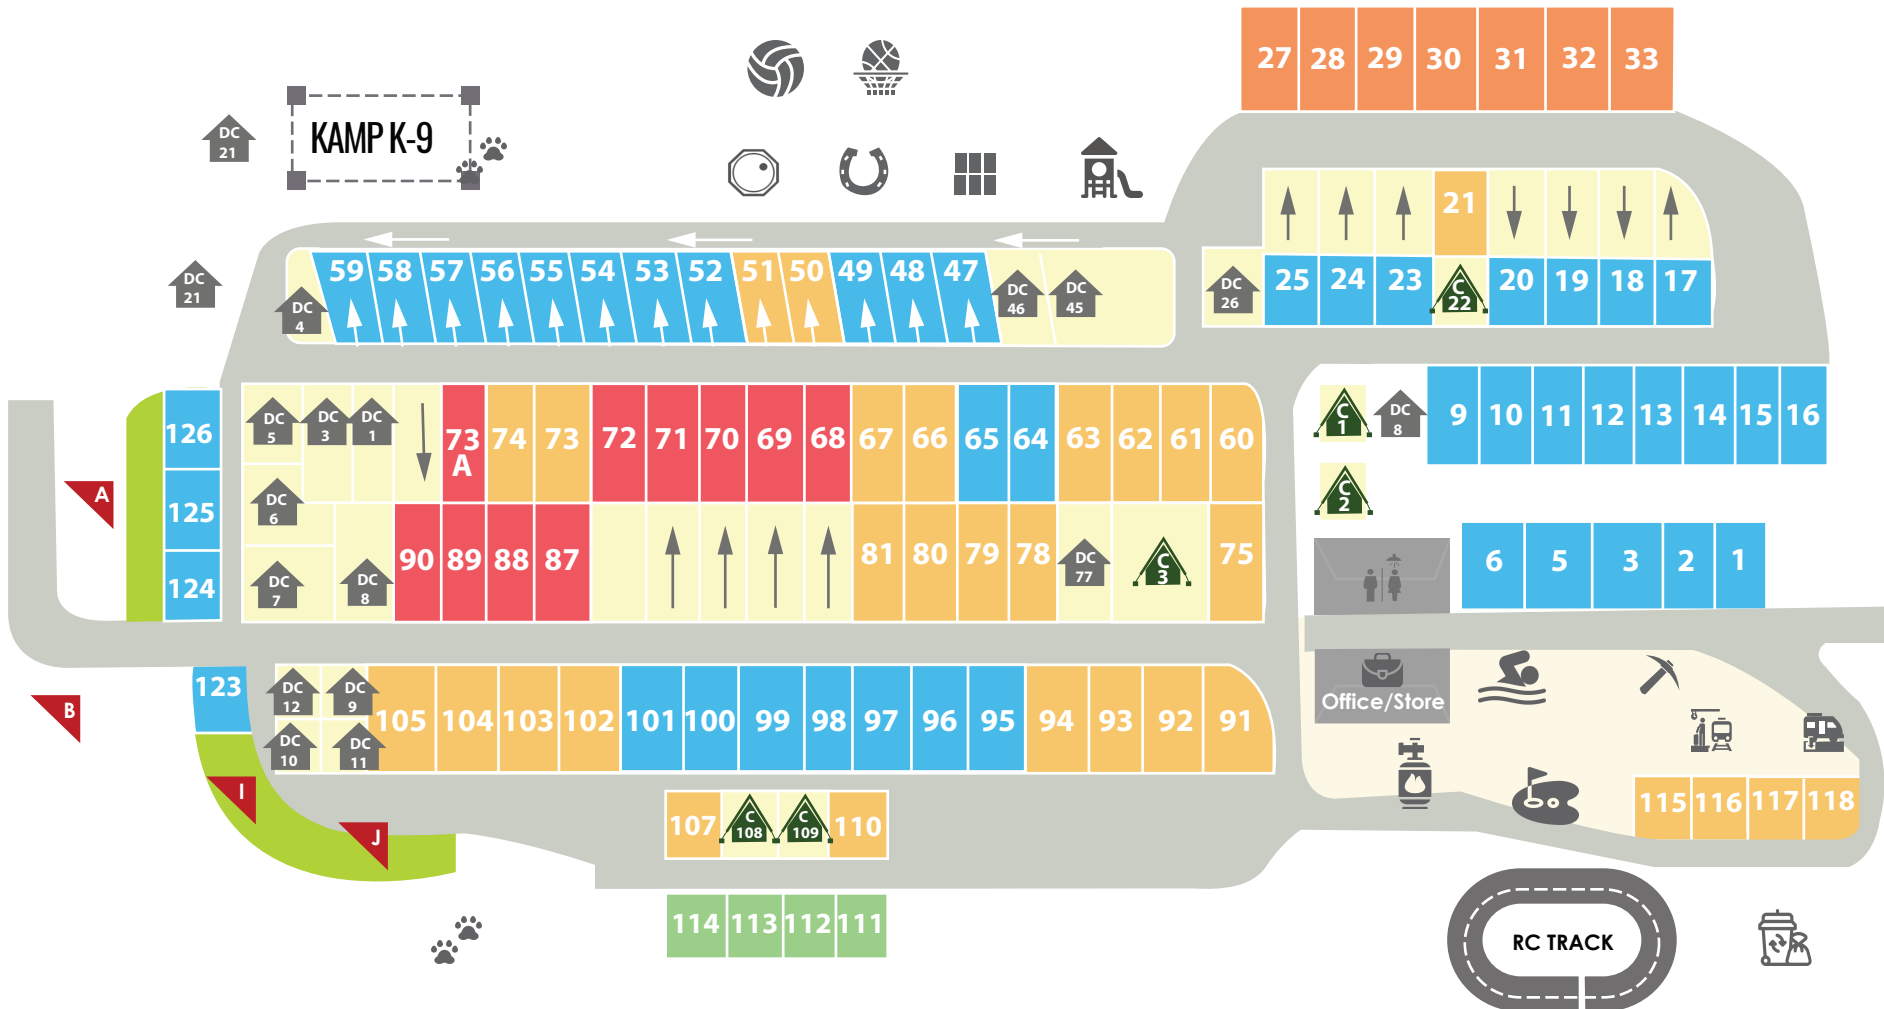

THERE'S CAMPING *and* THERE'S KOA®

TRAVERSE CITY

- TENT
- 50 AMP FHU
- WATER/ELECTRIC
- DELUXE CABINS
- ELECTRIC
- DELUXE FHU
- FULL HOOKUPS
- CABINS
- TRAIN STATION
- BATH HOUSE/SHOWERS
- OFFICE/STORE
- LP FILLUP
- HORSE SHOES
- DUMP STATION
- GEM MINING
- POOL
- MINI GOLF
- VOLLYBALL
- BASKETBALL
- GAGA BALL PIT
- PLAYGROUND
- JUMPING PILLOW
- K9 PARK
- TRASH

M-37 → TO TRAVERSE CITY